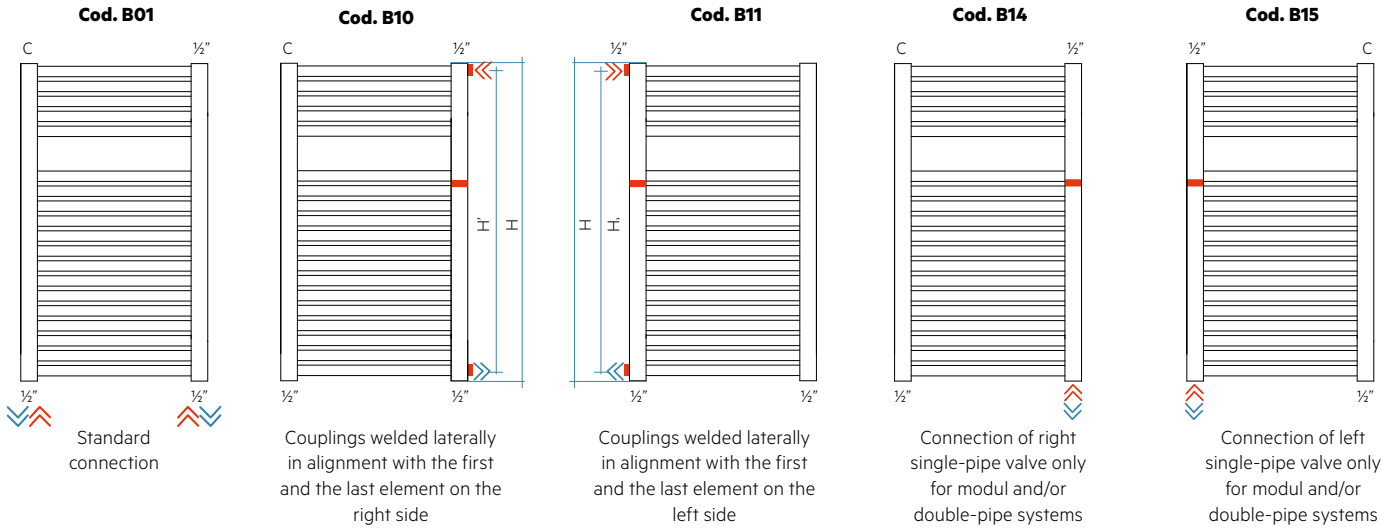

BATHROOM RADIATORS

HYDRAULIC CONNECTIONS

Hydraulic connections for: NOVO CULT, NOVO CULT CHROME-PLATED, ODDO, QUADRÉ

Hydraulic connections for: NOVO, NOVO CHROME-PLATED, PAREO, VELA

Hydraulic connections for: NET, RIGO, KART, FLAUTO, FLAUTO CHROME-PLATED, XILO, XILO 2, ELLIPSIS_B

Hydraulic connections for: LIKE, FILO, OASI, MAREA, BELLA, MINUETTE, ARES, VENUS, ARES CHROME-PLATED, VENUS CHROME-PLATED, FILO CHROME-PLATED

Hydraulic connections for: FLAUTO 2