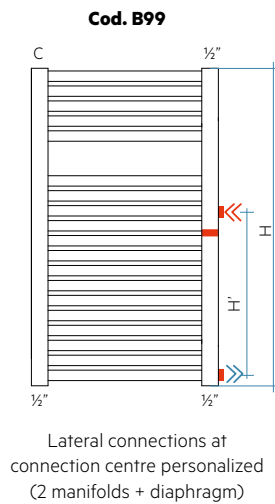

Hydraulic connections for: NET, RIGO, KART, FLAUTO, FLAUTO CHROME-PLATED, XILO, XILO 2, ELLIPSIS_B

Hydraulic connections for: LIKE, FILO, OASI, MAREA, BELLA, MINUETTE, ARES, VENUS, ARES CHROME-PLATED, VENUS CHROME-PLATED, FILO CHROME-PLATED

Hydraulic connections for: FLAUTO 2