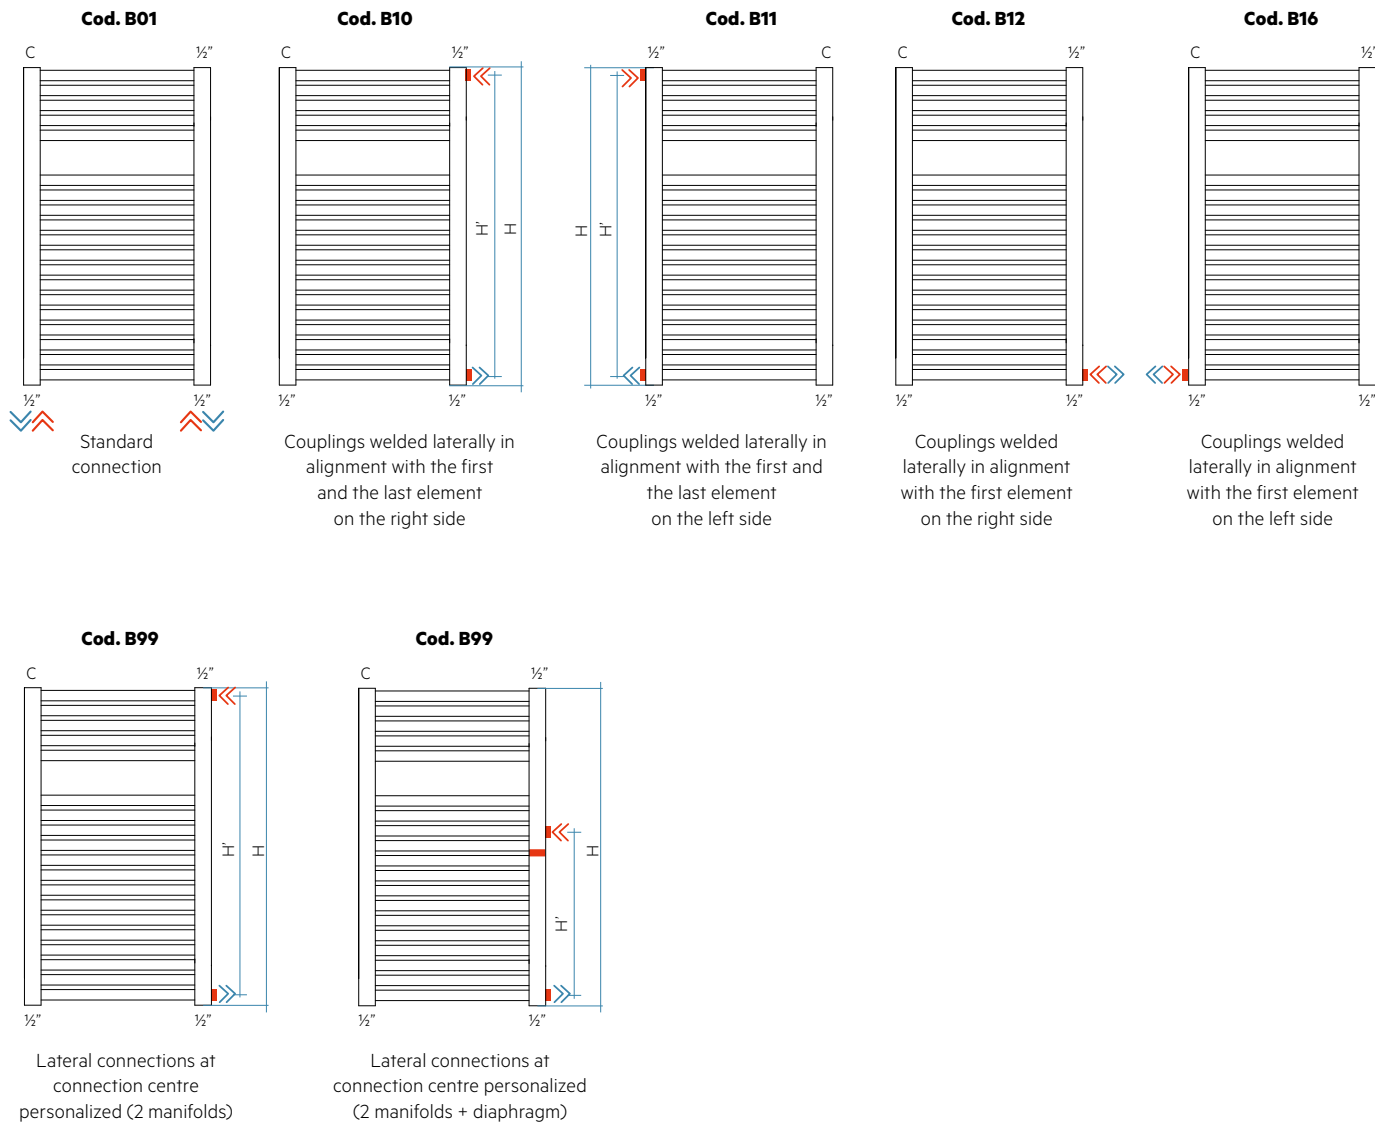

BATHROOM RADIATORS

HYDRAULIC CONNECTIONS

Hydraulic connections for: NOVO CULT, NOVO CULT CHROME-PLATED, ODDO, QUADRÉ

Hydraulic connections for: NOVO, NOVO CHROME-PLATED, PAREO, VELA

Hydraulic connections for: NET, RIGO, KART, FLAUTO, FLAUTO CHROME-PLATED, XILO, XILO 2, ELLIPSIS_B

Hydraulic connections for: LIKE, FILO, OASI, MAREA, BELLA, MINUETTE, ARES, VENUS, ARES CHROME-PLATED, VENUS CHROME-PLATED, FILO CHROME-PLATED

Hydraulic connections for: FLAUTO 2