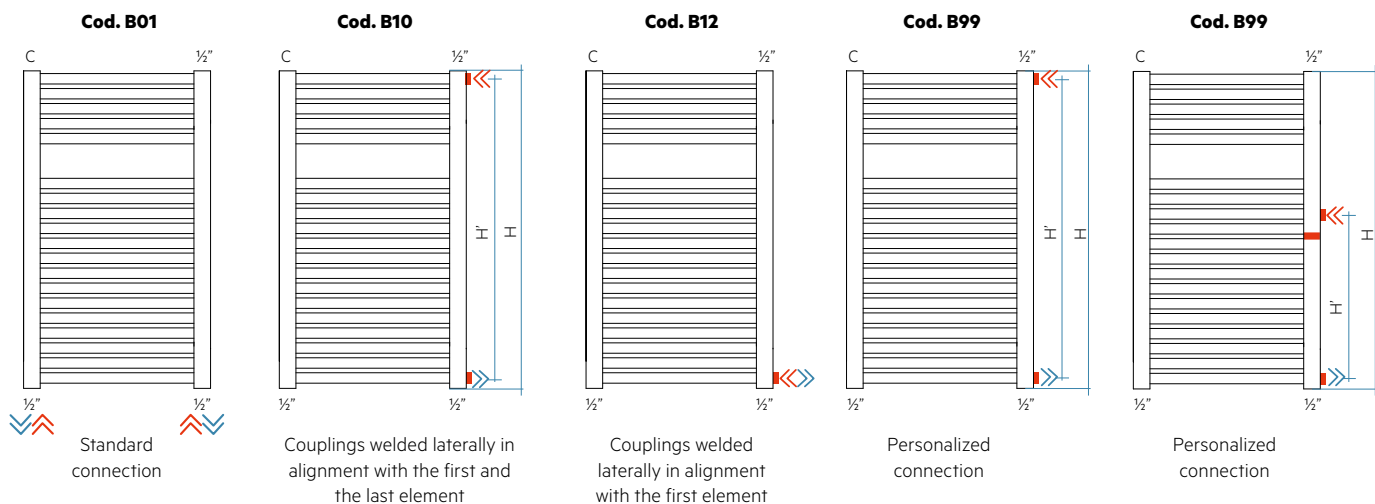

BATHROOM RADIATORS

HYDRAULIC CONNECTIONS

Hydraulic connections for: NOVO CULT, NOVO CULT CHROME-PLATED, ODDO, QUADRÉ

Hydraulic connections for: NOVO, NOVO CHROME-PLATED, PAREO, VELA

Hydraulic connections for: NET, RIGO, KART, FLAUTO, FLAUTO CHROME-PLATED, XILO, XILO 2, ELLIPSIS_B

Hydraulic connections for: LIKE, FILO, OASI, MAREA, BELLA, MINUETTE, ARES, VENUS, ARES CHROME-PLATED, VENUS CHROME-PLATED, FILO CHROME-PLATED

Hydraulic connections for: FLAUTO 2