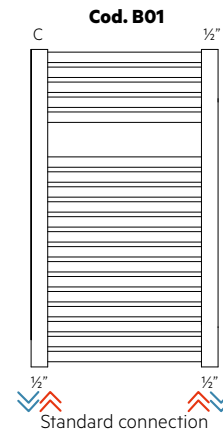

Hydraulic connections for: NET, RIGO, KART, FLAUTO, FLAUTO CHROME-PLATED, XILO, XILO 2, ELLIPSIS_B

Hydraulic connections for: LIKE, FILO, OASI, MAREA, BELLA, MINUETTE, ARES, VENUS, ARES CHROME-PLATED, VENUS CHROME-PLATED, FILO CHROME-PLATED

Hydraulic connections for: FLAUTO 2