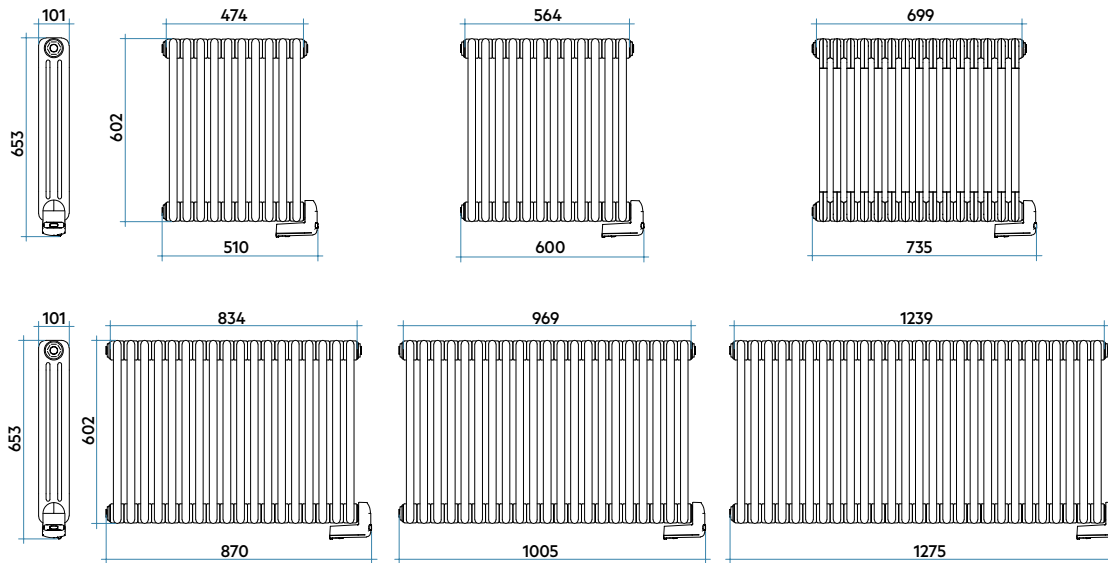

3-COLUMN TESI

Model	Elements no.	Depth D mm	Height H mm	Total width W mm	Width W' mm	Weight Kg	Electrical power
							Watts
TESI 3 EH-600-10	10 - 474 mm	101	653	510	474	21.5	500
TESI 3 EH-600-12	12 - 564 mm	101	653	600	564	25.5	750
TESI 3 EH-600-15	15 - 699 mm	101	653	735	699	31.7	1000
TESI 3 EH-600-18	18 - 834 mm	101	653	870	834	38.0	1250
TESI 3 EH-600-21	21 - 969 mm	101	653	1005	969	44.5	1500
TESI 3 EH-600-27	27 - 1239 mm	101	653	1275	1239	57.0	2000