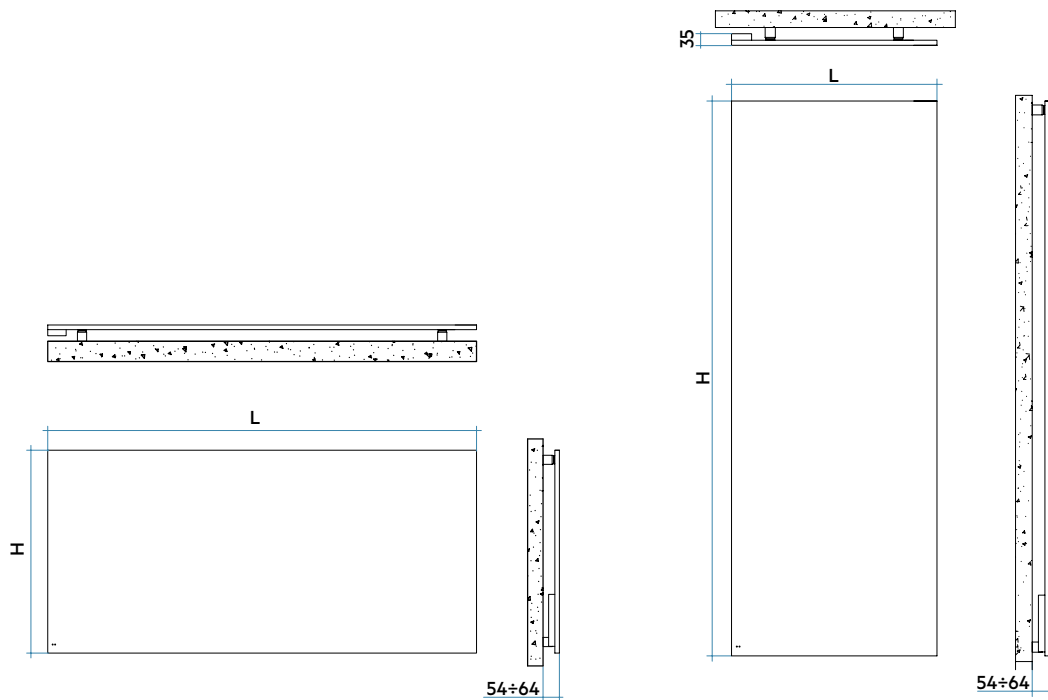

RELAX ELECTRIC

Model	Depth	Height	Width	Weight	Electrical power
	D mm	H mm	W mm	Kg	Watts
RELAX Electric 580	35	663	1064	21.6	580
RELAX Electric 770	35	663	1400	28.0	770
RELAX Electric 1100	35	1963	616	34.3	1100
RELAX Electric 1320	35	2163	616	37.7	1320

PRODUCT SPECIFICATIONS:

electric radiant plate; resistance heating system; electrical power output of the RELAX radiator: 580 to 1320 watts.

Weekly programmable wireless digital electronic control.

Insulation class II, IP44; white power cable, length 1200 mm (cable outlet low left), SCHUKO plug.

STANDARD EQUIPMENT:

Wall connection kit; wireless receiver integrated on the plate with 2 LEDs indicating the mode of operation.

Programmable wireless digital transmitter.

The RELAX Electric radiator can be installed either Vertically or Horizontally.

Available colours: see colour chart at end of the catalogue.