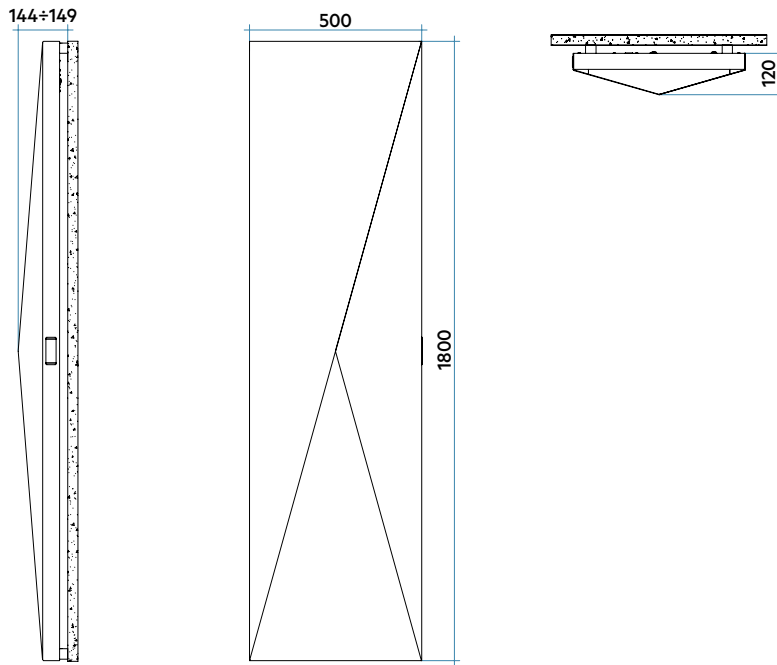

POLYGON VERTICAL ELECTRIC

Model	Depth	Height	Width	Weight	Electrical power
	D mm	H mm	W mm	Kg	Watts
POLYGON Vertical Electric	120	1800	500	34.5	750

PRODUCT SPECIFICATIONS:

Electric radiant plate. Electric heating element equipped with WiFi electronic control:

Control your radiator remotely using the IRSAP NOW app available on:

Transparent power cable, length 1200 mm, SCHUKO plug (cable outlet bottom left)
Insulation class II, protection class IP24.

STANDARD EQUIPMENT: wall mounting kit to match radiator; adjustable multi-coloured LED lighting system.

Available colours: see colour chart at the end of the catalogue.

FINISHES POLYGON

MATT WHITE
Code J8

MATT LIGHT
GREY
Code 8N

PEARL
WHITE
Code 16

QUARTZ 2
Code 2C

MATT LIGHT
GREY
Code 8N

AGAVE
Code 9N

SABLÉ
Code Y4

AGAVE
Code 9N

SATIN
BLACK
Code 30

MEDIUM
GREY
Code 4D