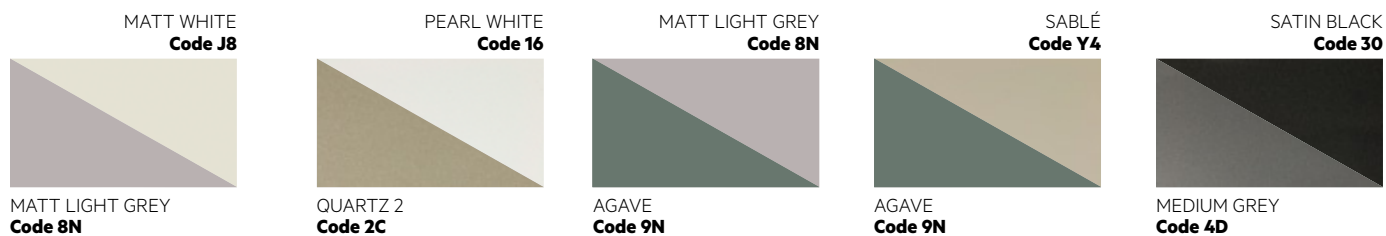

Available colours: see colour chart at the end of the catalogue.

FINISHES POLYGON

Model	Depth	Height	Width	Weight	Electrical power
	D mm	H mm	W mm	Kg	Watts
DEDALO Electric	90	900	498	17.2	300
	90	1600	660	22.5	700
DEDALO Electric with light	90	900	498	17.2	300
	90	1600	660	22.5	700