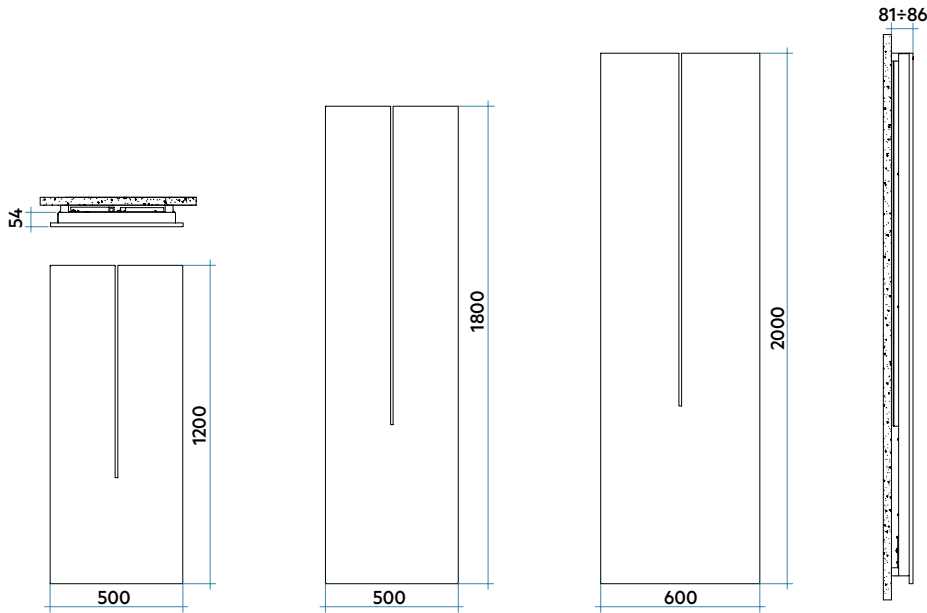

Model	Depth	Height	Width	Weight	Electrical power
	D mm	H mm	W mm	Kg	Watts
ORIGIN Electric 1200 x 500	74	1200	500	23.6	500
ORIGIN Electric 1800 x 500	74	1800	500	37.2	750
ORIGIN Electric 2000 x 600	74	2000	600	45.9	1000

PRODUCT SPECIFICATIONS:

Electric radiant plate. Electric heating element equipped with WiFi electronic control:

Control your radiator remotely using the IRSAP NOW app available on:

Transparent power cable, length 1200 mm, SCHUKO plug (cable outlet bottom right)
Insulation class II, protection class IP24.

STANDARD EQUIPMENT: wall mounting kit to match radiator; adjustable multi-coloured LED lighting system.

Available colours: see colour chart at end of the catalogue.