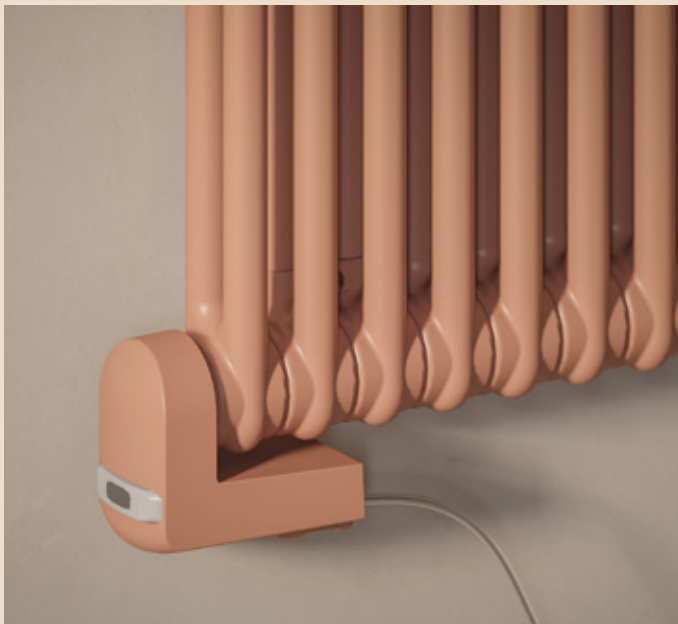

TESI

Imagine turning energy into pure comfort. Elegance and technology meet to offer you an intelligent, silent and tailor-made heat experience. Every detail speaks of refinement and practicality, while the efficiency achieved thanks to the exclusive and patented technology of this product, guarantees maximum efficiency over the entire radiant surface. TESI not only combines functionality and design, but also enriches any room with its discreet presence and telling innovation. The result? Well-being that you experience, style that you admire.

- **Patented high-efficiency resistor**
- **Infrared control**
- **Electronics to match the radiator**
- **Complete range with 11 models**
- **Simple installation**
- **Programmable operation**
- **Installation with right or left-hand control**

The electrical heating element with patented IRSAP system has a digital electronic control with stop command, chrono, comfort, reduced night operation, antifreeze.