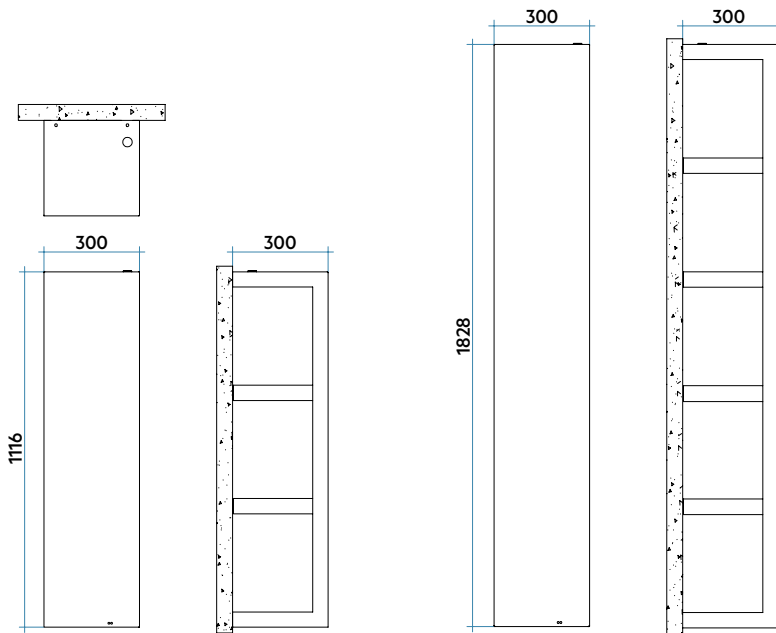

QUADRAQUA ELECTRIC

Model	Depth	Height	Width	Weight	Electrical power
	D mm	H mm	W mm	Kg	Watts
QUADRAQUA Electric	300	1116	300	15.5	330
	300	1828	300	24.9	500

PRODUCT SPECIFICATIONS:

electric radiant plate; resistance heating system.
Weekly programmable wireless digital electronic control.
Insulation class II, IP44.
White power cable, length 1200 mm (cable outlet at bottom centre of element),
SCHUKO plug.

STANDARD EQUIPMENT:

Wall-mounting kit; wireless receiver integrated on the plate with 2 LEDs indicating the mode of operation.
Programmable wireless digital transmitter.

Available colours: see colour chart at the end of the catalogue.