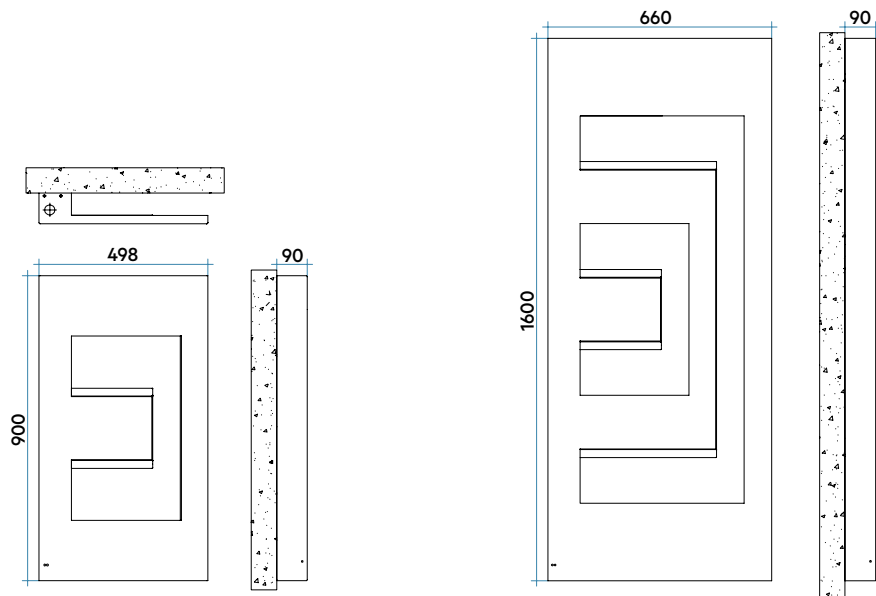

Available colours: see colour chart at the end of the catalogue.

FINISHES POLYGON

Model	Depth	Height	Width	Weight	Electrical power
	D mm	H mm	W mm	Kg	Watts
DEDALO Electric	90	900	498	17.2	300
	90	1600	660	22.5	700
DEDALO Electric with light	90	900	498	17.2	300
	90	1600	660	22.5	700