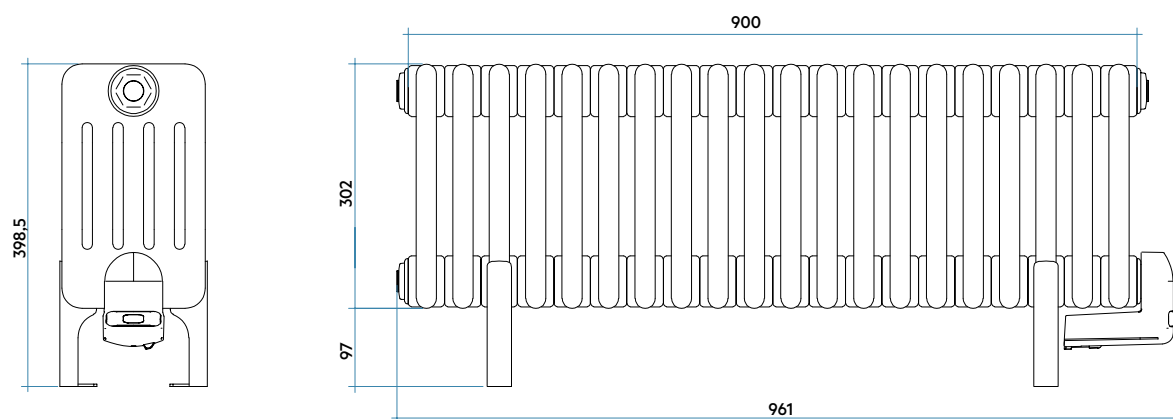

TESI ELECTRIC

5-COLUMN TESI

Model	Elements no.	Depth D mm	Height H mm	Total width W mm	Width W' mm	Weight Kg	Electrical power Watts
TESI 5 EH-300-20	20 - 924 mm	177	399	961	924	42,0	1000

PRODUCT SPECIFICATIONS:

pressed sheet steel manifolds; 25 mm diameter sheet steel tubes; 45 mm long elements (element pitch), complete with heat transfer fluid.

TESI Electric is epoxy powder-coated in all Irsap colours (and RAL colours outside the catalogue). The electrical heating element has a digital electronic control with: stop command, chrono, comfort, reduced night operation, antifreeze. Transparent power cable with 1200 mm long schuko plug; single-phase power supply 230 V, 50 Hz, Class II, IP24; open window detection function.

STANDARD EQUIPMENT:

wall-mounting brackets with screws and dowels. Remote control for product programming and management.

Available colours: see colour chart at end of the catalogue.