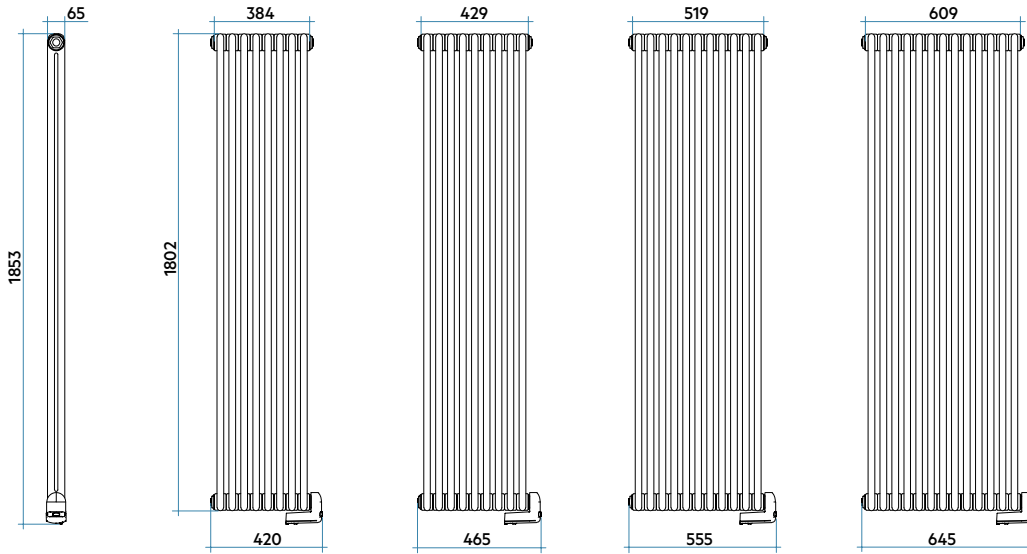

TESI ELECTRIC

2-COLUMN TESI

Model	Elements no.	Depth D mm	Height H mm	Total width W mm	Width W' mm	Weight Kg	Electrical power
							Watts
TESI 2 EH-1800-08	08 - 384 mm	65	1853	420	384	34.5	750
TESI 2 EH-1800-09	09 - 429 mm	65	1853	465	429	39.0	1000
TESI 2 EH-1800-11	11 - 519 mm	65	1853	555	519	47.0	1250
TESI 2 EH-1800-13	13 - 609 mm	65	1853	645	609	56.0	1500