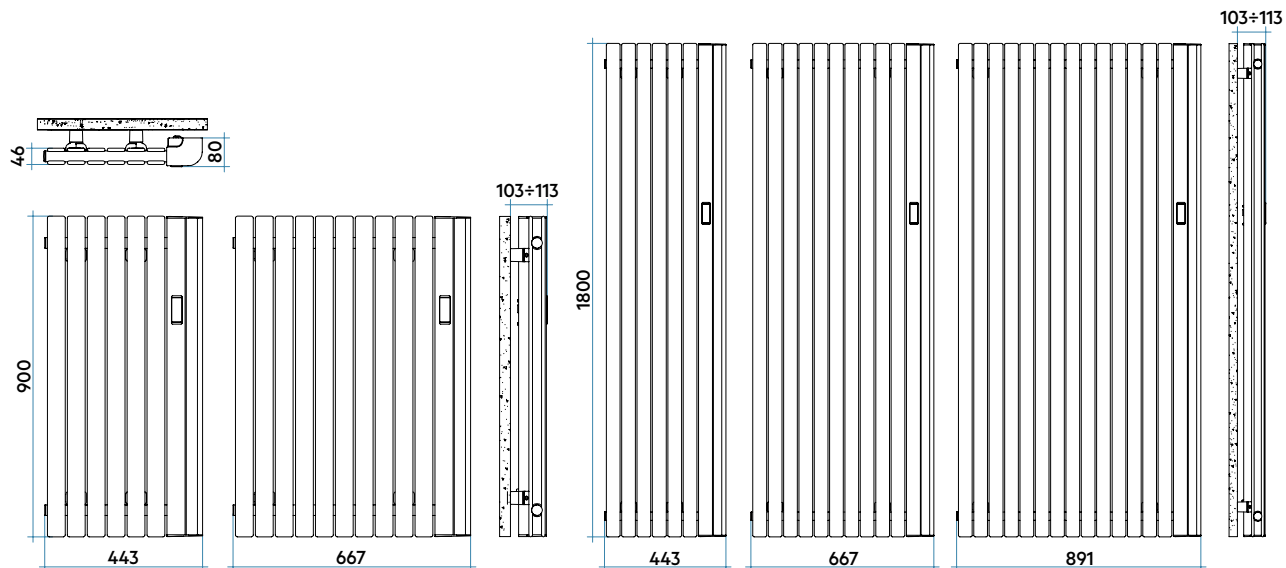

PIANO ELECTRIC

Model	Depth	Height	Width	Weight	Electrical power
	D mm	H mm	W mm	Kg	Watts
PIANO Electric 500 Watt	80	900	443	21.2	500
PIANO Electric 750 Watt	80	900	667	32.0	750
PIANO Electric 1000 Watt	80	1800	443	40.3	1000
PIANO Electric 1500 Watt	80	1800	667	60.4	1500
PIANO Electric 1800 Watt	80	1800	891	80.4	1800
PIANO Electric with 500 Watt LED	80	900	443	21.2	500
PIANO Electric with 750 Watt LED	80	900	667	32.0	750
PIANO Electric with 1000 Watt LED	80	1800	443	40.3	1000
PIANO Electric with 1500 Watt LED	80	1800	667	60.4	1500
PIANO Electric with 1800 Watt LED	80	1800	891	80.4	1800

PRODUCT SPECIFICATIONS:

Circular cross-section manifolds diameter 30 mm; steel sheet elements with rectangular cross-section 50x10 mm; complete with heat transfer fluid. Electric heating element equipped with WiFi electronic control:

Control your radiator remotely using the IRSAP NOW app available on:

Transparent power cable, bottom left for Horizontal, bottom right for Vertical, length 1200 mm, SCHUKO plug, Insulation class II, protection class IP24. Horizontal and vertical installation; in horizontal installation the LEDs must be downwards. VOC function (air quality control)

STANDARD EQUIPMENT: shelves for wall mounting with screws and dowels; multicolour LED lighting system (optional).

Available colours: see colour chart at end of the catalogue.