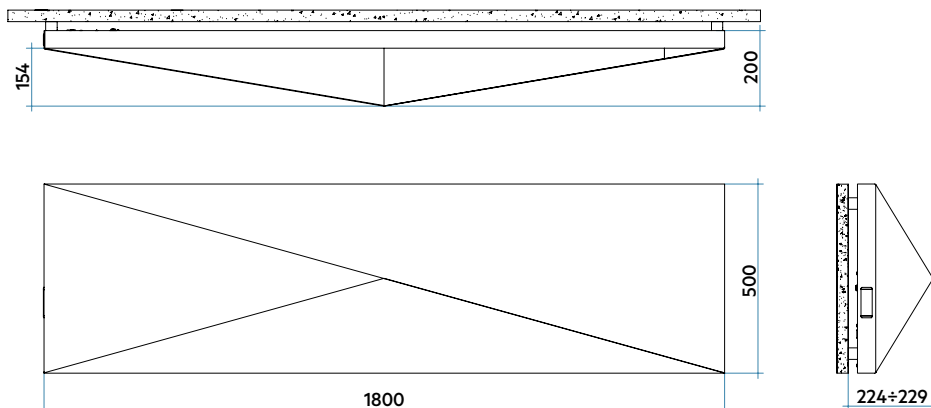

POLYGON HORIZONTAL ELECTRIC