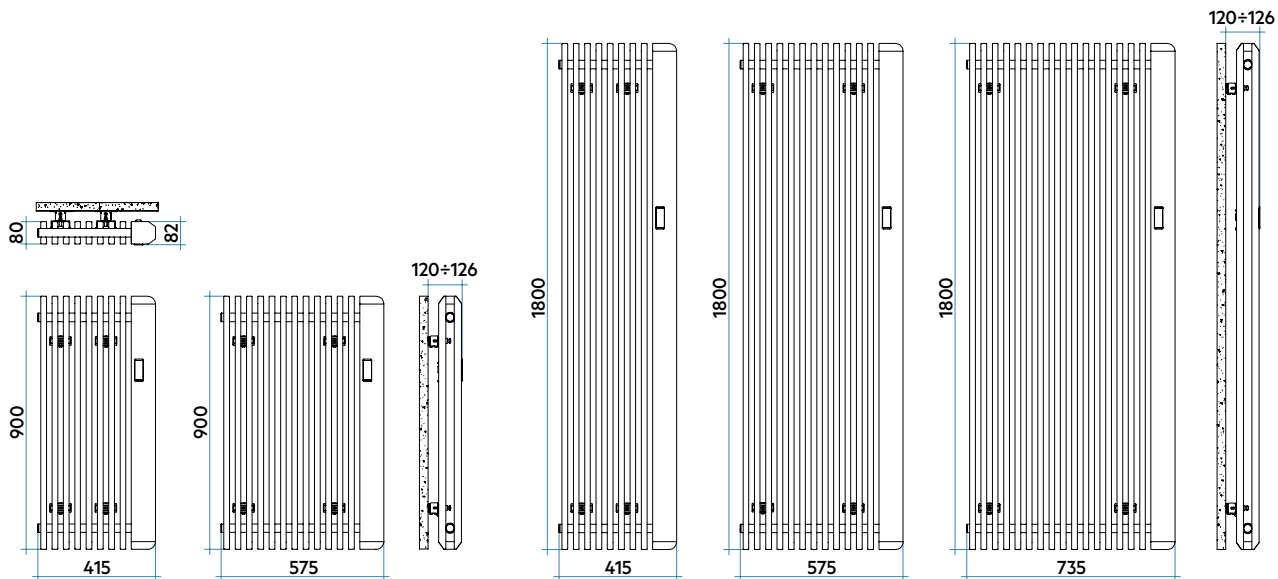

Model	Depth	Height	Width	Weight	Electrical power
	D mm	H mm	W mm	Kg	Watts
SAX Electric 500 Watt	82	900	415	21.7	500
SAX Electric 750 Watt	82	900	575	30.6	750
SAX Electric 1000 Watt	82	1800	415	42.1	1000
SAX Electric 1500 Watt	82	1800	575	58.1	1500
SAX Electric 1800 Watt	82	1800	735	74.2	1800
SAX Electric with 500 Watt LED	82	900	415	21.7	500
SAX Electric with 750 Watt LED	82	900	575	30.6	750
SAX Electric with 1000 Watt LED	82	1800	415	42.1	1000
SAX Electric with 1500 Watt LED	82	1800	575	58.1	1500
SAX Electric with 1800 Watt LED	82	1800	735	74.2	1800

PRODUCT SPECIFICATIONS:

Circular cross-section manifolds diameter 30 mm; steel sheet elements with rectangular cross-section 20x25 mm; complete with heat transfer fluid. Electric heating element equipped with WiFi electronic control:

Control your radiator remotely using the IRSAP NOW app available on:

Transparent power cable, bottom left for Horizontal, bottom right for Vertical, length 1200 mm, SCHUKO plug, Insulation class II, protection class IP24. Horizontal and vertical installation; in horizontal installation the LEDs must be downwards. VOC function (air quality control)

STANDARD EQUIPMENT: shelves for wall mounting with screws and dowels; multicolour LED lighting system (optional).

Available colours: see colour chart at end of the catalogue.