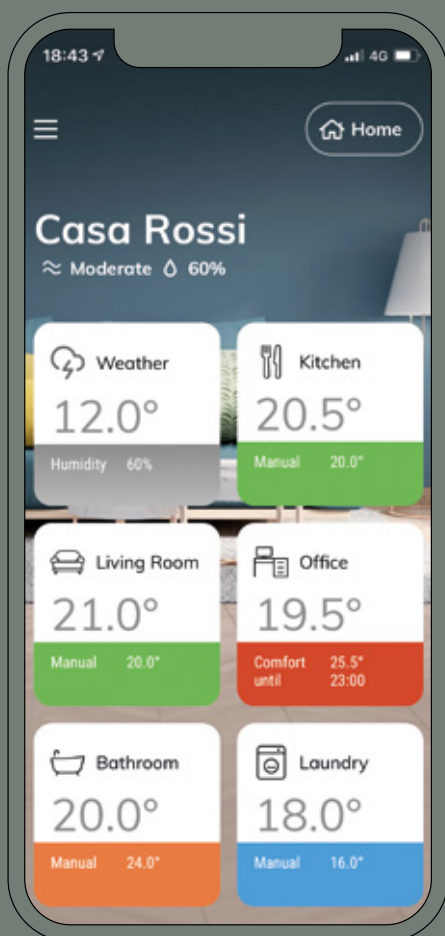

1. THERMOSTAT

Wireless technology and precision.

If you are looking for a practical and precise system to manage your heating, the wireless thermostat is the ideal choice. Available for the **models QUADRAQUA, RELAX, DEDALO and SEQUENZE**, it provides intuitive control, allowing you to adjust temperature, on/off and optimal time programmes. Easy to install thanks to wireless technology, requires no structural modifications. In addition, intelligent functions such as open-window detection and ITCS ensure customised comfort and optimum energy efficiency.

2. NOW SYSTEM

Each room responds to your needs.

Imagine total control in your hands. With the IRSAP NOW app, you can manage the temperature of any room from your smartphone, wherever you are. Each room has its own perfect climate, customisable to your habits. So technology and thermal comfort move at your pace. The models compatible with this system are **ORIGIN, POLYGON, SAX, PIANO.**