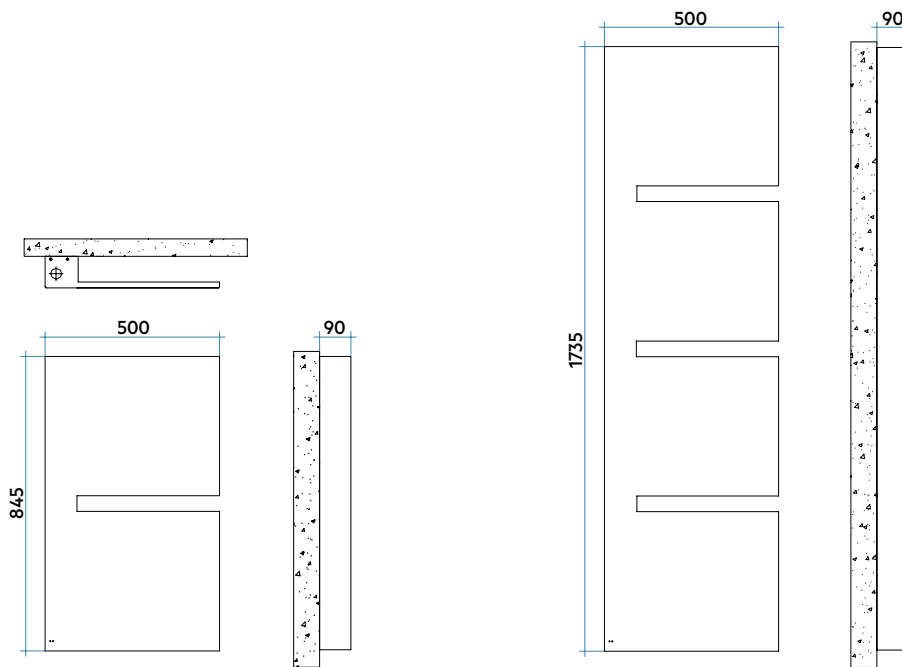

SEQUENZE ELECTRIC

Model	Depth	Height	Width	Weight	Electrical power
	D mm	H mm	W mm	Kg	Watts
SEQUENZE Electric	90	845	500	19.7	260
	260	1735	1735	38.9	520

PRODUCT SPECIFICATIONS:

electric radiant plate; resistance heating system.
Weekly programmable wireless digital electronic control.
Insulation class II, IP44.
White power cable, length 1200 mm (cable outlet low left), SCHUKO plug.

STANDARD EQUIPMENT:

Wall-mounting kit; wireless receiver integrated on the plate with 2 LEDs indicating the mode of operation.
Wall-mounting kit; wireless receiver integrated on the plate with 2 LEDs indicating the mode of operation.

Available colours: see colour chart at the end of the catalogue.