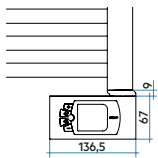

**GET UP ELECTRIC**

height 1499 mm, length 550 mm. Ice finish (cod. 3P).

**Technical features:**

- electric steel towel warmer radiator
- 23 mm diameter horizontal round bar heating elements
- 30 mm diameter round lateral manifolds
- complete with thermal liquid
- length power cable 1200 mm, lower right side cable outlet, SCHUKO plug
- maximum capacity of the towel rails: 7 kg

### GET UP ELECTRIC WITH ELECTRONIC CONTROL (H)

Model	Code	Depth P mm	Height H mm	Width L mm	Weight Kg	Electric Power
						Watt
1076 - 20 rails - 1 espace	<b>GUM055 H 01 IR 01 NNN</b>	77	1076	550	22,1	<b>500</b>
1499 - 25 rails - 2 espaces	<b>GUL055 H 01 IR 01 NNN</b>	77	1499	550	29,3	<b>750</b>

### GET UP ELECTRIC WITH WI-FI ELECTRONIC CONTROL (E)

Model	Code	Depth P mm	Height H mm	Width L mm	Weight Kg	Electric Power
						Watt
1076 - 20 rails - 1 espace	<b>GUM055 E 01 IR 01 NNN</b>	77	1076	550	22,1	<b>500</b>
1499 - 25 rails - 2 espaces	<b>GUL055 E 01 IR 01 NNN</b>	77	1499	550	29,3	<b>750</b>