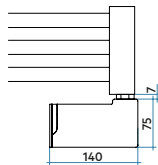

**GET UP ELECTRIC**

height 1499 mm, length 550 mm. Ice finish (cod. 3P).

**Technical features:**

- electric steel towel warmer radiator
- 23 mm diameter horizontal round bar heating elements
- 30 mm diameter round lateral manifolds
- complete with thermal liquid
- length power cable 1200 mm, lower right side cable outlet, SCHUKO plug
- maximum capacity of the towel rails: 7 kg

### GET UP ELECTRIC WITH ELECTRONIC CONTROL (H)

Model	Code	Depth P mm	Height H mm	Width L mm	Weight Kg	Electric Power
						Watt
1076 - 20 rails - 1 espace	<b>GUM055 H 01 IR 01 NNN</b>	77	1076	550	22,1	<b>500</b>
1499 - 25 rails - 2 espaces	<b>GUL055 H 01 IR 01 NNN</b>	77	1499	550	29,3	<b>750</b>

### GET UP ELECTRIC WITH WI-FI ELECTRONIC CONTROL (E)

Model	Code	Depth P mm	Height H mm	Width L mm	Weight Kg	Electric Power
						Watt
1076 - 20 rails - 1 espace	<b>GUM055 E 01 IR 01 NNN</b>	77	1076	550	22,1	<b>500</b>
1499 - 25 rails - 2 espaces	<b>GUL055 E 01 IR 01 NNN</b>	77	1499	550	29,3	<b>750</b>