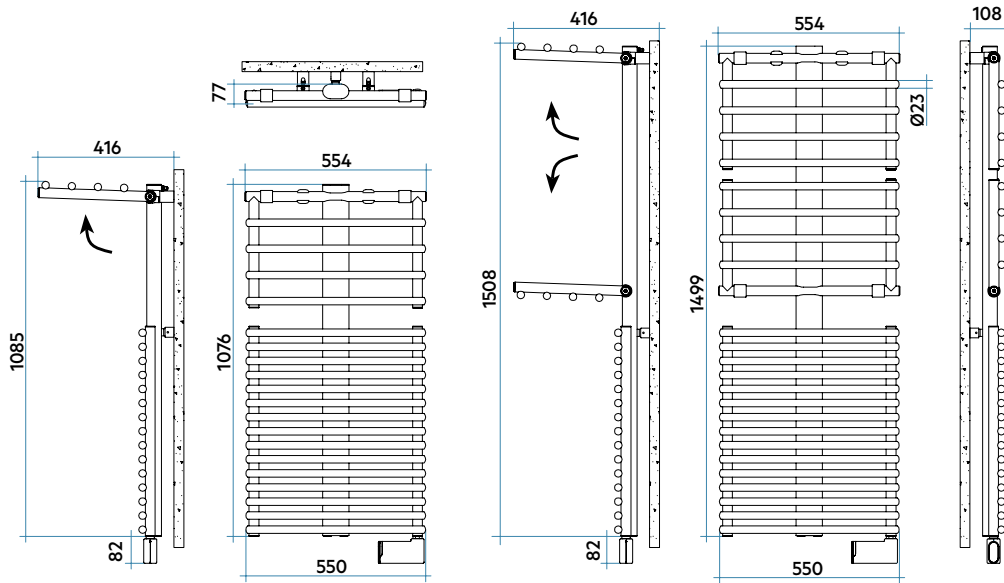

**GET UP ELECTRIC**

height 1499 mm, length 550 mm. Ice finish (cod. 3P).

**Technical features:**

- electric steel towel warmer radiator
- 23 mm diameter horizontal round bar heating elements
- 30 mm diameter round lateral manifolds
- complete with thermal liquid
- length power cable 1200 mm, lower right side cable outlet, SCHUKO plug
- maximum capacity of the towel rails: 7 kg

### GET UP ELECTRIC WITH ELECTRONIC CONTROL (H)

Model	Code	Depth P mm	Height H mm	Width L mm	Weight Kg	Electric Power
						Watt
1076 - 20 rails - 1 espace	<b>GUM055 H 01 IR 01 NNN</b>	77	1076	550	22,1	<b>500</b>
1499 - 25 rails - 2 espaces	<b>GUL055 H 01 IR 01 NNN</b>	77	1499	550	29,3	<b>750</b>

### GET UP ELECTRIC WITH WI-FI ELECTRONIC CONTROL (E)

Model	Code	Depth P mm	Height H mm	Width L mm	Weight Kg	Electric Power
						Watt
1076 - 20 rails - 1 espace	<b>GUM055 E 01 IR 01 NNN</b>	77	1076	550	22,1	<b>500</b>
1499 - 25 rails - 2 espaces	<b>GUL055 E 01 IR 01 NNN</b>	77	1499	550	29,3	<b>750</b>