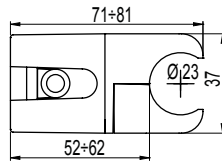

Accessories for wall fixing

Figure 2