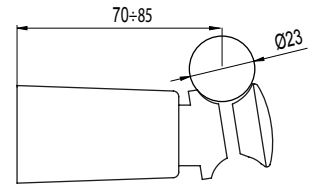

Figure 7

Figure 8

Figure 9

Figure 10

Figure 11

Figure 12

Description	Code
<p>Chela for semioval manifolds 40 x 30 side installation (Figure 8)</p> <p>Clip on to white tube and adjustable spacer, depth from 5 to 6 cm, white Clip on to white tube and adjustable spacer, depth from 5 to 6 cm, chrome plated Clip on to white tube and adjustable spacer, depth from 5 to 6 cm, white colored</p>	<p>ATTCHBAC 01 ATTCHBAC 50 ATTCHBAC XX</p>
<p>Chela Wall spacers (Figure 9)</p> <p>with 43 mm anchor (L), white with 43 mm anchor (L), chrome plated with 63 mm anchor (L), white with 63 mm anchor (L), chrome plated with 83 mm anchor (L), white with 83 mm anchor (L), chrome plated with 103 mm anchor (L), white with 103 mm anchor (L), chrome plated with 123 mm anchor (L), white with 123 mm anchor (L), chrome plated 30 cm wall fixed</p> <p><i>For different installation requirements, 4 spacers are available to replace the original CHELA spacers: 30 cm wall fixed version and with anchor. L: mm 43 - 63 - 83 - 103 - 123 L1: 17 mm (ATTCHELA4; ATTCH430) - 17 ÷ 27 mm (ATTCHBAD; ATTVELACO; ATTCHEDUB/ ATTDUBLE1; ATTCH235; ATTCHELA5; ATTCHBAC) - 30 mm: (ATTDUBLT5) - 30 ÷ 41 mm: (ATTDUBLT6) L2: space radiator tube from wall</i></p>	<p>ATTPRO43 01 ATTPRO43 50 ATTPRO63 01 ATTPRO63 50 ATTPRO83 01 ATTPRO83 50 ATTPRO103 01 ATTPRO103 50 ATTPRO123 01 ATTPRO123 50 ADISTMU30 01</p>
<p>Clips between tubes for Filo radiator (Figure 10)</p> <p>Clips between tubes and adjustable spacer, depth from 5,5 to 6 cm, white Clips between tubes and adjustable spacer, depth from 5,5 to 6 cm, chrome plated</p>	<p>ATTCHINEMIN 01 ATTCHINEMIN 50</p>
<p>Clips between tubes for Vela and Ares radiator (Figure 11)</p> <p>Clip on to tube, wall fixing, white Clip on to tube, wall fixing, colored</p>	<p>ATTCHINE 01 ATTCHINE 50</p>
<p>Clips between tubes for Venus and Venus Chrome-plated radiator (Figure 12)</p> <p>Clips between tubes and adjustable spacer, white Clips between tubes and adjustable spacer, colored</p>	<p>ATTCHINEINC 01 ATTCHINEINC 50</p>