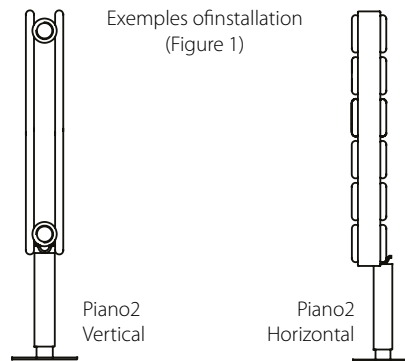

Accessories for wall fixing

Figure	Description	Code
Figure 1	Floor stands for Piano, Piano2, Arpa, Arpa2, Sitar, Sitar2 Height adjustable white stand for floor installation, white Height adjustable white stand for floor installation, colored 01 = Standard White colour XX = color code by the White Standard - see back cover excluding finishes Elegance	AMENSPAVPA 01 AMENSPAVPA XX
Figure 2	Brackets, complete with screws and anchors for Sax2 radiator Pair of white brackets for Sax2, anchor Pair of colored brackets for Sax2, anchor 01 = Standard White colour XX = color code by the White Standard - see back cover excluding finishes Elegance	BSAC2SX22520 01 BSAC2SX22520 XX
Figure 3	Brackets for Arpa 2, Sitar 2 wall fixing, screw and anchors included Pair of white brackets blanches for Sitar 2, adjustable Pair of coloured brackets blanches for Sitar 2, adjustable 01 = Standard White colour XX = color code by the White Standard - see back cover excluding finishes Elegance	KIT2MORS30VT 01 KIT2MORS30VT XX
Figure 4	Brackets for Piano 2 wall fixing, screw and anchors included Pair of white brackets blanches for Piano 2, adjustable Pair of coloured brackets blanches for Piano 2, adjustable 01 = Standard White colour XX = color code by the White Standard - see back cover excluding finishes Elegance	KIT2MORS50VT 01 KIT2MORS50VT XX
	Mobile flow diverter Mobile flow diverter for Piano, Piano2, Arpa, Arpa2, Arpa Chrome-plated, Flauto, Flauto2, Flauto Chrome-plated, Rigo, Sitar, Kart, Net, Xilo	ASIDEV04