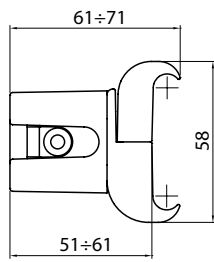

Figure 7

Figure 8

Figure 9

Figure 10

Figure 11

Figure 12

Description	Code
<p>Chela for semioval manifolds 40 x 30 side installation (Figure 8)</p> <p>Clip on to white tube and adjustable spacer, depth from 5 to 6 cm, white Clip on to white tube and adjustable spacer, depth from 5 to 6 cm, chrome plated Clip on to white tube and adjustable spacer, depth from 5 to 6 cm, white colored</p>	<p>ATTCHBAC 01 ATTCHBAC 50 ATTCHBAC XX</p>
<p>Chela Wall spacers (Figure 9)</p> <p>with 43 mm anchor (L), white with 43 mm anchor (L), chrome plated with 63 mm anchor (L), white with 63 mm anchor (L), chrome plated with 83 mm anchor (L), white with 83 mm anchor (L), chrome plated with 103 mm anchor (L), white with 103 mm anchor (L), chrome plated with 123 mm anchor (L), white with 123 mm anchor (L), chrome plated 30 cm wall fixed</p> <p><i>For different installation requirements, 4 spacers are available to replace the original CHELA spacers: 30 cm wall fixed version and with anchor. L: mm 43 - 63 - 83 - 103 - 123 L1: 17 mm (ATTCHELA4; ATTCH430) - 17 ÷ 27 mm (ATTCHBAD; ATTVELACO; ATTCHEDUB/ ATTDUBLE1; ATTCH235; ATTCHELA5; ATTCHBAC) - 30 mm: (ATTDUBLT5) - 30 ÷ 41 mm: (ATTDUBLT6) L2: space radiator tube from wall</i></p>	<p>ATTPRO43 01 ATTPRO43 50 ATTPRO63 01 ATTPRO63 50 ATTPRO83 01 ATTPRO83 50 ATTPRO103 01 ATTPRO103 50 ATTPRO123 01 ATTPRO123 50 ADISTMU30 01</p>
<p>Clips between tubes for Filo radiator (Figure 10)</p> <p>Clips between tubes and adjustable spacer, depth from 5,5 to 6 cm, white Clips between tubes and adjustable spacer, depth from 5,5 to 6 cm, chrome plated</p>	<p>ATTCHINEMIN 01 ATTCHINEMIN 50</p>
<p>Clips between tubes for Vela and Ares radiator (Figure 11)</p> <p>Clip on to tube, wall fixing, white Clip on to tube, wall fixing, colored</p>	<p>ATTCHINE 01 ATTCHINE 50</p>
<p>Clips between tubes for Venus and Venus Chrome-plated radiator (Figure 12)</p> <p>Clips between tubes and adjustable spacer, white Clips between tubes and adjustable spacer, colored</p>	<p>ATTCHINEINC 01 ATTCHINEINC 50</p>