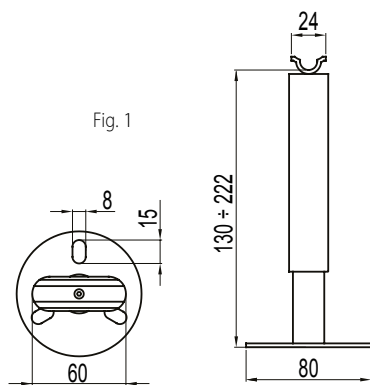

Accessories for wall fixing

Figure	Description	Code
Figure 1	Floor stands for Piano, Piano2, Arpa, Arpa2, Sitar, Sitar2 Height adjustable white stand for floor installation, white Height adjustable white stand for floor installation, colored 01 = Standard White colour XX = color code by the White Standard - see back cover excluding finishes Elegance	AMENSPAVPA 01 AMENSPAVPA XX
Figure 2	Brackets, complete with screws and anchors for Sax2 radiator Pair of white brackets for Sax2, anchor Pair of colored brackets for Sax2, anchor 01 = Standard White colour XX = color code by the White Standard - see back cover excluding finishes Elegance	BSAC2SX22520 01 BSAC2SX22520 XX
Figure 3	Brackets for Arpa 2, Sitar 2 wall fixing, screw and anchors included Pair of white brackets blanches for Sitar 2, adjustable Pair of coloured brackets blanches for Sitar 2, adjustable 01 = Standard White colour XX = color code by the White Standard - see back cover excluding finishes Elegance	KIT2MORS30VT 01 KIT2MORS30VT XX
Figure 4	Brackets for Piano 2 wall fixing, screw and anchors included Pair of white brackets blanches for Piano 2, adjustable Pair of coloured brackets blanches for Piano 2, adjustable 01 = Standard White colour XX = color code by the White Standard - see back cover excluding finishes Elegance	KIT2MORS50VT 01 KIT2MORS50VT XX
	Mobile flow diverter Mobile flow diverter for Piano, Piano2, Arpa, Arpa2, Arpa Chrome-plated, Flauto, Flauto2, Flauto Chrome-plated, Rigo, Sitar, Kart, Net, Xilo	ASIDEV04