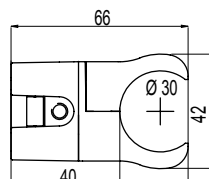

Accessories for wall fixing

Figure 5