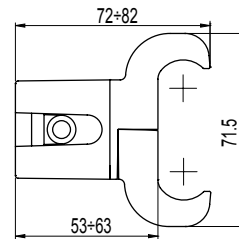

Accessories for wall fixing

Figure 3