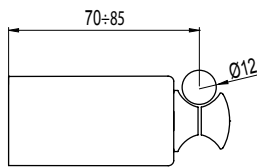

Figure 7

Figure 8

Figure 9

Figure 10

Figure 11

Figure 12

Description	Code
<p>Chela for semioval manifolds 40 x 30 side installation (Figure 8)</p> <p>Clip on to white tube and adjustable spacer, depth from 5 to 6 cm, white Clip on to white tube and adjustable spacer, depth from 5 to 6 cm, chrome plated Clip on to white tube and adjustable spacer, depth from 5 to 6 cm, white colored</p>	<p>ATTCHBAC 01 ATTCHBAC 50 ATTCHBAC XX</p>
<p>Chela Wall spacers (Figure 9)</p> <p>with 43 mm anchor (L), white with 43 mm anchor (L), chrome plated with 63 mm anchor (L), white with 63 mm anchor (L), chrome plated with 83 mm anchor (L), white with 83 mm anchor (L), chrome plated with 103 mm anchor (L), white with 103 mm anchor (L), chrome plated with 123 mm anchor (L), white with 123 mm anchor (L), chrome plated 30 cm wall fixed</p> <p><i>For different installation requirements, 4 spacers are available to replace the original CHELA spacers: 30 cm wall fixed version and with anchor. L: mm 43 - 63 - 83 - 103 - 123 L1: 17 mm (ATTCHELA4; ATTCH430) - 17 ÷ 27 mm (ATTCHBAD; ATTVELACO; ATTCHEDUB/ ATTDUBLE1; ATTCH235; ATTCHELA5; ATTCHBAC) - 30 mm: (ATTDUBLT5) - 30 ÷ 41 mm: (ATTDUBLT6) L2: space radiator tube from wall</i></p>	<p>ATTPRO43 01 ATTPRO43 50 ATTPRO63 01 ATTPRO63 50 ATTPRO83 01 ATTPRO83 50 ATTPRO103 01 ATTPRO103 50 ATTPRO123 01 ATTPRO123 50 ADISTMU30 01</p>
<p>Clips between tubes for Filo radiator (Figure 10)</p> <p>Clips between tubes and adjustable spacer, depth from 5,5 to 6 cm, white Clips between tubes and adjustable spacer, depth from 5,5 to 6 cm, chrome plated</p>	<p>ATTCHINEMIN 01 ATTCHINEMIN 50</p>
<p>Clips between tubes for Vela and Ares radiator (Figure 11)</p> <p>Clip on to tube, wall fixing, white Clip on to tube, wall fixing, colored</p>	<p>ATTCHINE 01 ATTCHINE 50</p>
<p>Clips between tubes for Venus and Venus Chrome-plated radiator (Figure 12)</p> <p>Clips between tubes and adjustable spacer, white Clips between tubes and adjustable spacer, colored</p>	<p>ATTCHINEINC 01 ATTCHINEINC 50</p>