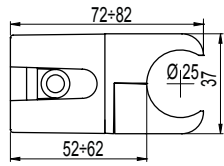

Accessories for wall fixing

Figure 1