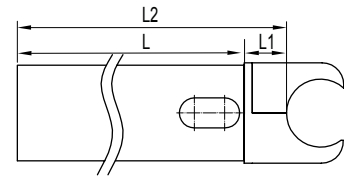

Figure 7

Figure 8

Figure 9

Figure 10

Figure 11

Figure 12

Description	Code
<p>Chela for semioval manifolds 40 x 30 side installation (Figure 8)</p> <p>Clip on to white tube and adjustable spacer, depth from 5 to 6 cm, white Clip on to white tube and adjustable spacer, depth from 5 to 6 cm, chrome plated Clip on to white tube and adjustable spacer, depth from 5 to 6 cm, white colored</p>	<p>ATTCHBAC 01 ATTCHBAC 50 ATTCHBAC XX</p>
<p>Chela Wall spacers (Figure 9)</p> <p>with 43 mm anchor (L), white with 43 mm anchor (L), chrome plated with 63 mm anchor (L), white with 63 mm anchor (L), chrome plated with 83 mm anchor (L), white with 83 mm anchor (L), chrome plated with 103 mm anchor (L), white with 103 mm anchor (L), chrome plated with 123 mm anchor (L), white with 123 mm anchor (L), chrome plated 30 cm wall fixed</p> <p><i>For different installation requirements, 4 spacers are available to replace the original CHELA spacers: 30 cm wall fixed version and with anchor. L: mm 43 - 63 - 83 - 103 - 123 L1: 17 mm (ATTCHELA4; ATTCH430) - 17 ÷ 27 mm (ATTCHBAD; ATTVELACO; ATTCHEDUB/ ATTDUBLE1; ATTCH235; ATTCHELA5; ATTCHBAC) - 30 mm: (ATTDUBLT5) - 30 ÷ 41 mm: (ATTDUBLT6) L2: space radiator tube from wall</i></p>	<p>ATTPRO43 01 ATTPRO43 50 ATTPRO63 01 ATTPRO63 50 ATTPRO83 01 ATTPRO83 50 ATTPRO103 01 ATTPRO103 50 ATTPRO123 01 ATTPRO123 50 ADISTMU30 01</p>
<p>Clips between tubes for Filo radiator (Figure 10)</p> <p>Clips between tubes and adjustable spacer, depth from 5,5 to 6 cm, white Clips between tubes and adjustable spacer, depth from 5,5 to 6 cm, chrome plated</p>	<p>ATTCHINEMIN 01 ATTCHINEMIN 50</p>
<p>Clips between tubes for Vela and Ares radiator (Figure 11)</p> <p>Clip on to tube, wall fixing, white Clip on to tube, wall fixing, colored</p>	<p>ATTCHINE 01 ATTCHINE 50</p>
<p>Clips between tubes for Venus and Venus Chrome-plated radiator (Figure 12)</p> <p>Clips between tubes and adjustable spacer, white Clips between tubes and adjustable spacer, colored</p>	<p>ATTCHINEINC 01 ATTCHINEINC 50</p>