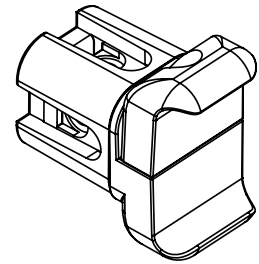

In addition to the patented wall fixing brackets, each Chela or Infra-pipe package contains the respective screws and anchors.

Accessories for wall fixing

Figure	Description	Code
Figure 1	<p>Floor stands for Piano, Piano2, Arpa, Arpa2, Sitar, Sitar2</p> <p>Height adjustable white stand for floor installation, white Height adjustable white stand for floor installation, colored</p> <p>01 = Standard White colour XX = color code by the White Standard - see back cover excluding finishes Elegance</p>	<p>AMENSPAVPA 01 AMENSPAVPA XX</p>
Figure 2	<p>Brackets, complete with screws and anchors for Sax2 radiator</p> <p>Pair of white brackets for Sax2, anchor Pair of colored brackets for Sax2, anchor</p> <p>01 = Standard White colour XX = color code by the White Standard - see back cover excluding finishes Elegance</p>	<p>BSAC2SX22520 01 BSAC2SX22520 XX</p>
Figure 3	<p>Brackets for Arpa 2, Sitar 2 wall fixing, screw and anchors included</p> <p>Pair of white brackets blanches for Sitar 2, adjustable Pair of coloured brackets blanches for Sitar 2, adjustable</p> <p>01 = Standard White colour XX = color code by the White Standard - see back cover excluding finishes Elegance</p>	<p>KIT2MORS30VT 01 KIT2MORS30VT XX</p>
Figure 4	<p>Brackets for Piano 2 wall fixing, screw and anchors included</p> <p>Pair of white brackets blanches for Piano 2, adjustable Pair of coloured brackets blanches for Piano 2, adjustable</p> <p>01 = Standard White colour XX = color code by the White Standard - see back cover excluding finishes Elegance</p>	<p>KIT2MORS50VT 01 KIT2MORS50VT XX</p>
	<p>Mobile flow diverter</p> <p>Mobile flow diverter for Piano, Piano2, Arpa, Arpa2, Arpa Chrome-plated, Flauto, Flauto2, Flauto Chrome-plated, Rigo, Sitar, Kart, Net, Xilo</p>	<p>ASIDEV04</p>