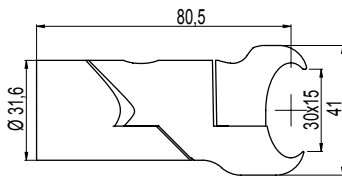

Accessories for wall fixing

Figure 4