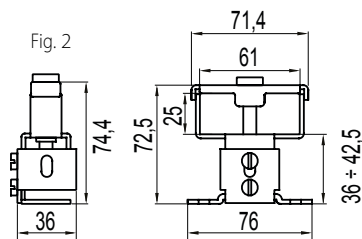

Accessories for wall fixing

Figure	Description	Code
Figure 1	Floor stands for Piano, Piano2, Arpa, Arpa2, Sitar, Sitar2 Height adjustable white stand for floor installation, white Height adjustable white stand for floor installation, colored 01 = Standard White colour XX = color code by the White Standard - see back cover excluding finishes Elegance	AMENSPAVPA 01 AMENSPAVPA XX
Figure 2	Brackets, complete with screws and anchors for Sax2 radiator Pair of white brackets for Sax2, anchor Pair of colored brackets for Sax2, anchor 01 = Standard White colour XX = color code by the White Standard - see back cover excluding finishes Elegance	BSAC2SX22520 01 BSAC2SX22520 XX
Figure 3	Brackets for Arpa 2, Sitar 2 wall fixing, screw and anchors included Pair of white brackets blanches for Sitar 2, adjustable Pair of coloured brackets blanches for Sitar 2, adjustable 01 = Standard White colour XX = color code by the White Standard - see back cover excluding finishes Elegance	KIT2MORS30VT 01 KIT2MORS30VT XX
Figure 4	Brackets for Piano 2 wall fixing, screw and anchors included Pair of white brackets blanches for Piano 2, adjustable Pair of coloured brackets blanches for Piano 2, adjustable 01 = Standard White colour XX = color code by the White Standard - see back cover excluding finishes Elegance	KIT2MORS50VT 01 KIT2MORS50VT XX
	Mobile flow diverter Mobile flow diverter for Piano, Piano2, Arpa, Arpa2, Arpa Chrome-plated, Flauto, Flauto2, Flauto Chrome-plated, Rigo, Sitar, Kart, Net, Xilo	ASIDEV04