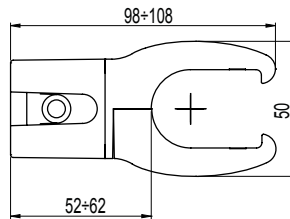

Figure 7

Figure 8

Figure 9

Figure 10

Figure 11

Figure 12

Description	Code
<p>Chela for semioval manifolds 40 x 30 side installation (Figure 8)</p> <p>Clip on to white tube and adjustable spacer, depth from 5 to 6 cm, white Clip on to white tube and adjustable spacer, depth from 5 to 6 cm, chrome plated Clip on to white tube and adjustable spacer, depth from 5 to 6 cm, white colored</p>	<p>ATTCHBAC 01 ATTCHBAC 50 ATTCHBAC XX</p>
<p>Chela Wall spacers (Figure 9)</p> <p>with 43 mm anchor (L), white with 43 mm anchor (L), chrome plated with 63 mm anchor (L), white with 63 mm anchor (L), chrome plated with 83 mm anchor (L), white with 83 mm anchor (L), chrome plated with 103 mm anchor (L), white with 103 mm anchor (L), chrome plated with 123 mm anchor (L), white with 123 mm anchor (L), chrome plated 30 cm wall fixed</p> <p><i>For different installation requirements, 4 spacers are available to replace the original CHELA spacers: 30 cm wall fixed version and with anchor. L: mm 43 - 63 - 83 - 103 - 123 L1: 17 mm (ATTCHELA4; ATTCH430) - 17 ÷ 27 mm (ATTCHBAD; ATTVELACO; ATTCHEDUB/ ATTDUBLE1; ATTCH235; ATTCHELA5; ATTCHBAC) - 30 mm: (ATTDUBLT5) - 30 ÷ 41 mm: (ATTDUBLT6) L2: space radiator tube from wall</i></p>	<p>ATTPRO43 01 ATTPRO43 50 ATTPRO63 01 ATTPRO63 50 ATTPRO83 01 ATTPRO83 50 ATTPRO103 01 ATTPRO103 50 ATTPRO123 01 ATTPRO123 50 ADISTMU30 01</p>
<p>Clips between tubes for Filo radiator (Figure 10)</p> <p>Clips between tubes and adjustable spacer, depth from 5,5 to 6 cm, white Clips between tubes and adjustable spacer, depth from 5,5 to 6 cm, chrome plated</p>	<p>ATTCHINEMIN 01 ATTCHINEMIN 50</p>
<p>Clips between tubes for Vela and Ares radiator (Figure 11)</p> <p>Clip on to tube, wall fixing, white Clip on to tube, wall fixing, colored</p>	<p>ATTCHINE 01 ATTCHINE 50</p>
<p>Clips between tubes for Venus and Venus Chrome-plated radiator (Figure 12)</p> <p>Clips between tubes and adjustable spacer, white Clips between tubes and adjustable spacer, colored</p>	<p>ATTCHINEINC 01 ATTCHINEINC 50</p>