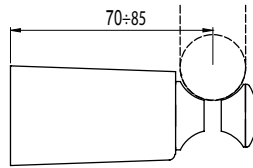

Figure 7

Figure 8

Figure 9

Figure 10

Figure 11

Figure 12

Description	Code
<p>Chela for semioval manifolds 40 x 30 side installation (Figure 8)</p> <p>Clip on to white tube and adjustable spacer, depth from 5 to 6 cm, white Clip on to white tube and adjustable spacer, depth from 5 to 6 cm, chrome plated Clip on to white tube and adjustable spacer, depth from 5 to 6 cm, white colored</p>	<p>ATTCHBAC 01 ATTCHBAC 50 ATTCHBAC XX</p>
<p>Chela Wall spacers (Figure 9)</p> <p>with 43 mm anchor (L), white with 43 mm anchor (L), chrome plated with 63 mm anchor (L), white with 63 mm anchor (L), chrome plated with 83 mm anchor (L), white with 83 mm anchor (L), chrome plated with 103 mm anchor (L), white with 103 mm anchor (L), chrome plated with 123 mm anchor (L), white with 123 mm anchor (L), chrome plated 30 cm wall fixed</p> <p><i>For different installation requirements, 4 spacers are available to replace the original CHELA spacers: 30 cm wall fixed version and with anchor. L: mm 43 - 63 - 83 - 103 - 123 L1: 17 mm (ATTCHELA4; ATTCH430) - 17 ÷ 27 mm (ATTCHBAD; ATTVELACO; ATTCHEDUB/ ATTDUBLE1; ATTCH235; ATTCHELA5; ATTCHBAC) - 30 mm: (ATTDUBLT5) - 30 ÷ 41 mm: (ATTDUBLT6) L2: space radiator tube from wall</i></p>	<p>ATTPRO43 01 ATTPRO43 50 ATTPRO63 01 ATTPRO63 50 ATTPRO83 01 ATTPRO83 50 ATTPRO103 01 ATTPRO103 50 ATTPRO123 01 ATTPRO123 50 ADISTMU30 01</p>
<p>Clips between tubes for Filo radiator (Figure 10)</p> <p>Clips between tubes and adjustable spacer, depth from 5,5 to 6 cm, white Clips between tubes and adjustable spacer, depth from 5,5 to 6 cm, chrome plated</p>	<p>ATTCHINEMIN 01 ATTCHINEMIN 50</p>
<p>Clips between tubes for Vela and Ares radiator (Figure 11)</p> <p>Clip on to tube, wall fixing, white Clip on to tube, wall fixing, colored</p>	<p>ATTCHINE 01 ATTCHINE 50</p>
<p>Clips between tubes for Venus and Venus Chrome-plated radiator (Figure 12)</p> <p>Clips between tubes and adjustable spacer, white Clips between tubes and adjustable spacer, colored</p>	<p>ATTCHINEINC 01 ATTCHINEINC 50</p>