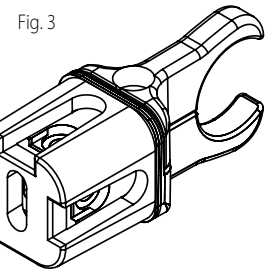

In addition to the patented wall fixing brackets, each Chela or Infra-pipe package contains the respective screws and anchors.

Accessories for wall fixing

Figure	Description	Code
Figure 1	<p>Floor stands for Piano, Piano2, Arpa, Arpa2, Sitar, Sitar2</p> <p>Height adjustable white stand for floor installation, white Height adjustable white stand for floor installation, colored</p> <p>01 = Standard White colour XX = color code by the White Standard - see back cover excluding finishes Elegance</p>	<p>AMENSPAVPA 01 AMENSPAVPA XX</p>
Figure 2	<p>Brackets, complete with screws and anchors for Sax2 radiator</p> <p>Pair of white brackets for Sax2, anchor Pair of colored brackets for Sax2, anchor</p> <p>01 = Standard White colour XX = color code by the White Standard - see back cover excluding finishes Elegance</p>	<p>BSAC2SX22520 01 BSAC2SX22520 XX</p>
Figure 3	<p>Brackets for Arpa 2, Sitar 2 wall fixing, screw and anchors included</p> <p>Pair of white brackets blanches for Sitar 2, adjustable Pair of coloured brackets blanches for Sitar 2, adjustable</p> <p>01 = Standard White colour XX = color code by the White Standard - see back cover excluding finishes Elegance</p>	<p>KIT2MORS30VT 01 KIT2MORS30VT XX</p>
Figure 4	<p>Brackets for Piano 2 wall fixing, screw and anchors included</p> <p>Pair of white brackets blanches for Piano 2, adjustable Pair of coloured brackets blanches for Piano 2, adjustable</p> <p>01 = Standard White colour XX = color code by the White Standard - see back cover excluding finishes Elegance</p>	<p>KIT2MORS50VT 01 KIT2MORS50VT XX</p>
	<p>Mobile flow diverter</p> <p>Mobile flow diverter for Piano, Piano2, Arpa, Arpa2, Arpa Chrome-plated, Flauto, Flauto2, Flauto Chrome-plated, Rigo, Sitar, Kart, Net, Xilo</p>	<p>ASIDEV04</p>