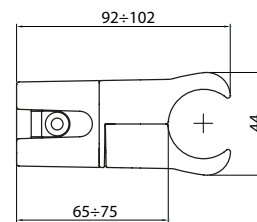

Figure 6

Description	Code
Chela for Tesi and Novo radiators (Figure 1) Clips on to Ø25 tube and not adjustable spacer depth of 4 cm, white (*) Clips on to Ø25 tube and not adjustable spacer depth of 4 cm, chrome-plated (*) Clips on to Ø25 tube and not adjustable spacer depth of 4 cm, colored (*) Clips on to Ø25 tube and adjustable spacer, depth from 5 to 6 cm, white colour (**) Clips on to Ø25 tube and adjustable spacer, depth from 5 to 6 cm, chrome-plated colour (**) Clips on to Ø25 tube and adjustable spacer, depth from 5 to 6 cm, colored (**) (*) Accessory recommended for installation of products Tesi 2, 3 (**) Accessory recommended for installation of products Novo	ATTCHELA4 01 ATTCHELA4 50 ATTCHELA4 XX ATTCHELA5 01 ATTCHELA5 50 ATTCHELA5 XX
Chela for Novo Chrome-plated radiator (Figure 2) Clips on to Ø23 and adjustable spacer, depth from 5 to 6 cm, white Clips on to Ø23 and adjustable spacer, depth from 5 to 6 cm, chrome plated Clips on to Ø23 and adjustable spacer, depth from 5 to 6 cm, colored	ATTCHE235 01 ATTCHE235 50 ATTCHE235 XX
Chela for Vela radiator (Figure 3) Clips on to tube and adjustable spacer, depth from 5 to 6 cm, white Clips on to tube and adjustable spacer, depth from 5 to 6 cm, chrome plated Clips on to tube and adjustable spacer, depth from 5 to 6 cm, colored	ATTVELACO 01 ATTVELACO 50 ATTVELACO XX
Chela for Duna radiator (Figure 4) Clips on to tubes, wall fixing, white Clips on to tubes, wall fixing, colored	ATTC3015S 01 ATTC3015S XX
Chela for radiators: Sitar, Rigo, Flauto, Flauto 2, Flauto Chrome-plated, Piano, Arpa, Arpa Chrome-plated, Sax (Figure 5) Clips on to manifold, wall fixing, white Clips on to manifold, wall fixing, colored Clips on to manifold, wall fixing, chrome plated	ATTCHE430 01 ATTCHE430 XX ATTCHE430 50
Chela for Arpa 2, Sitar 2 (Figure 6) Clips on manifold Ø30, wall fixing, white Clips on manifold Ø30, wall fixing, coloured	ATTMORS30 01 ATTMORS30 XX
Chela for Piano 2 (Figure 7) Clips on tubes 50x10 mm, wall fixing, white Clips on tubes 50x10 mm, wall fixing, coloured	ATTMORS50 01 ATTMORS50 XX